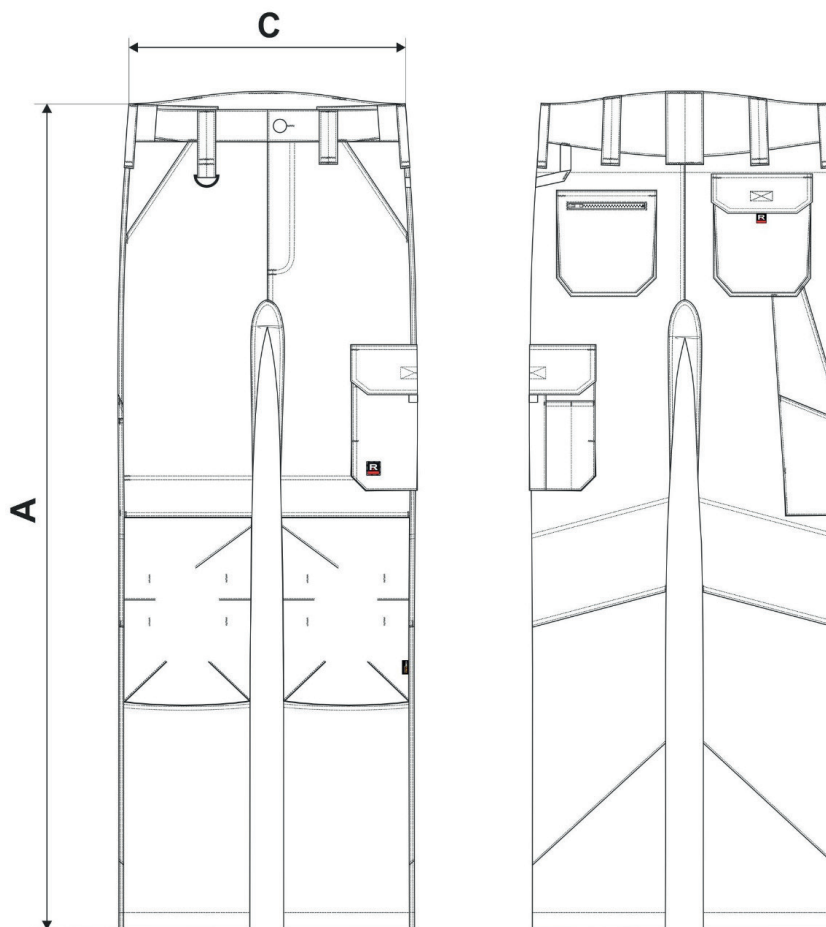

▶ VERTEX CAMO W09

♂ Work Trousers

EU size	44	46	48	50	52	54	56	58	60	62
International size	S		M		L		XL		2XL	
FR size	38	40	42	44	46	48	50	52	54	56
A	104	105	106	107	108	109	110	111	112	113
C	38	40	42	44	46	48	50	52	54	57
EU size			48	50	52	54	56	58		
International size			M		L		XL			
FR size			42	44	46	48	50	52		
A			111	112	113	114	115	116		
C			42	44	46	48	50	52		

All size specifications listed are in cm. Accepted tolerance of up to +/- 5%.

STANDARD
100
PG020 140670
OETI